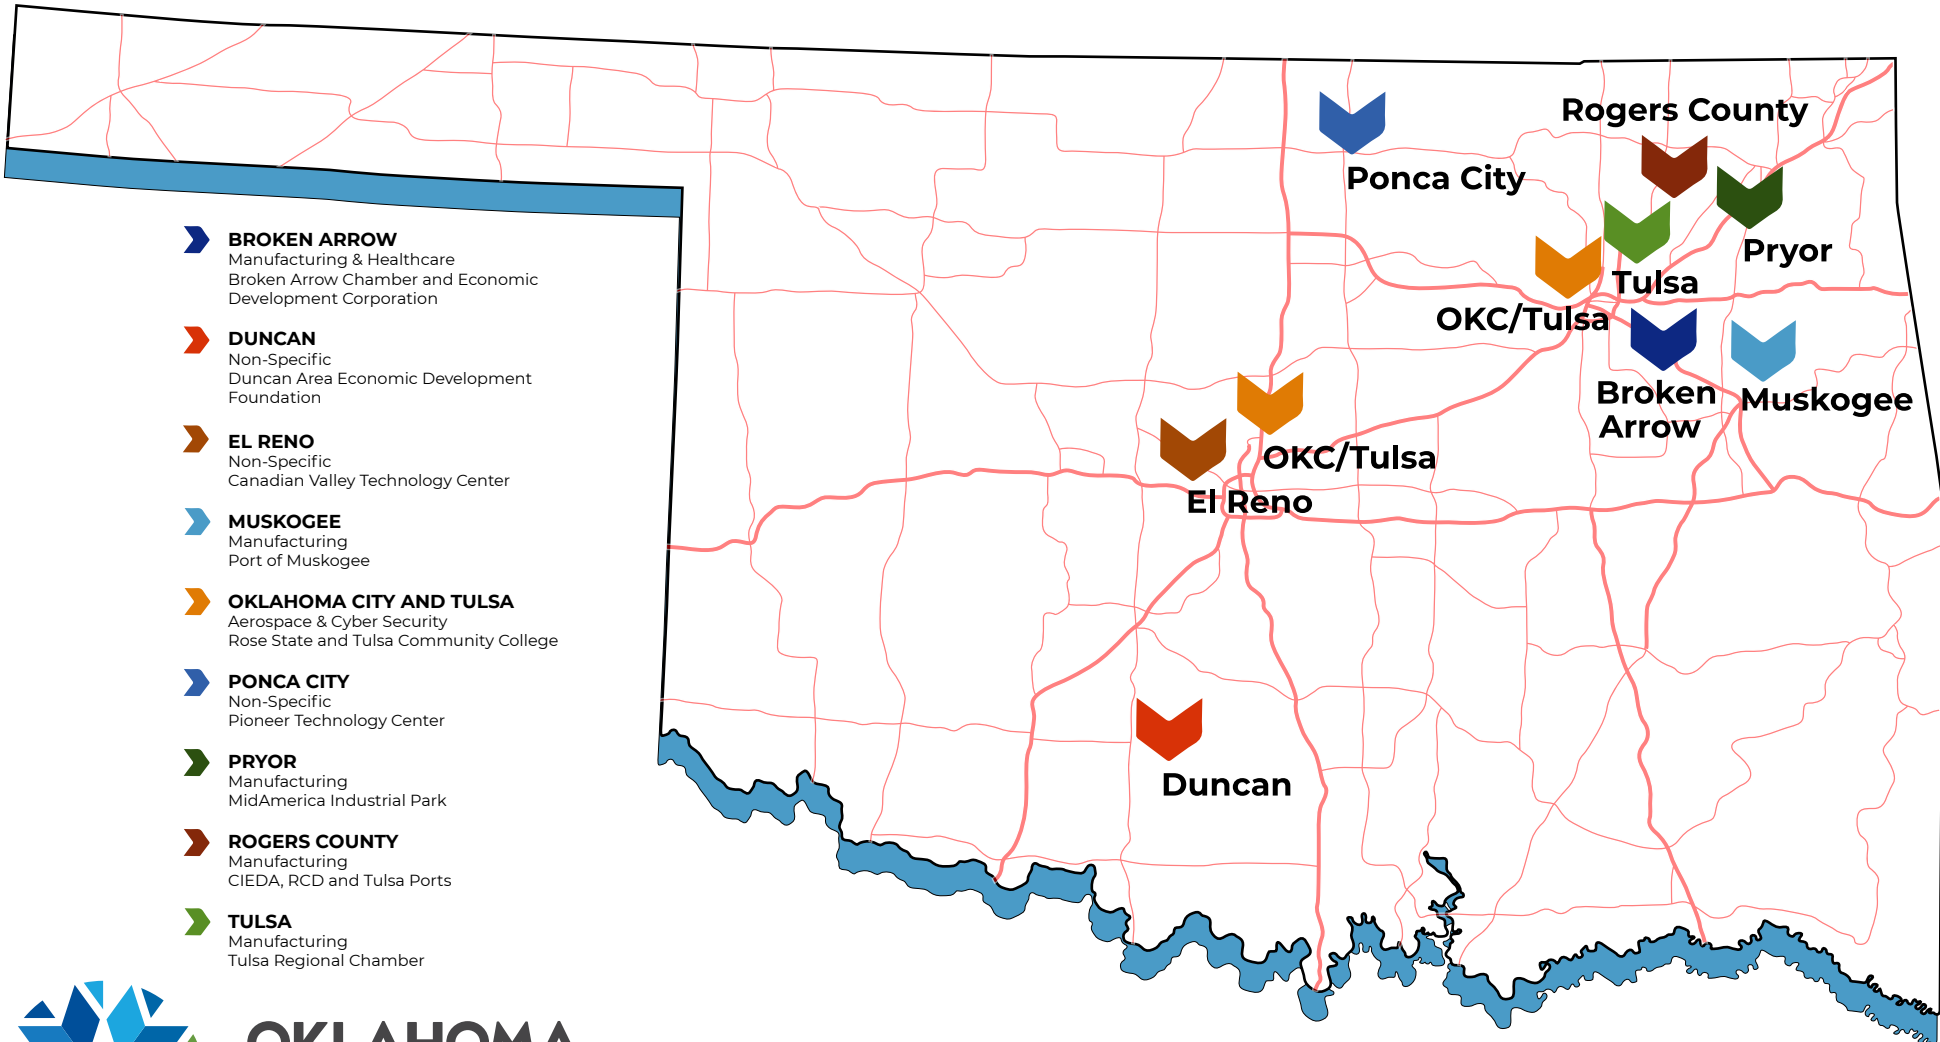

# Certified Centers for Workforce Excellence

- **BROKEN ARROW**  
 Manufacturing & Healthcare  
 Broken Arrow Chamber and Economic  
 Development Corporation
- **DUNCAN**  
 Non-Specific  
 Duncan Area Economic Development  
 Foundation
- **EL RENO**  
 Non-Specific  
 Canadian Valley Technology Center
- **MUSKOGEE**  
 Manufacturing  
 Port of Muskogee
- **OKLAHOMA CITY AND TULSA**  
 Aerospace & Cyber Security  
 Rose State and Tulsa Community College
- **PONCA CITY**  
 Non-Specific  
 Pioneer Technology Center
- **PRYOR**  
 Manufacturing  
 MidAmerica Industrial Park
- **ROGERS COUNTY**  
 Manufacturing  
 CIEDA, RCD and Tulsa Ports
- **TULSA**  
 Manufacturing  
 Tulsa Regional Chamber

**OKLAHOMA**  
Works Together